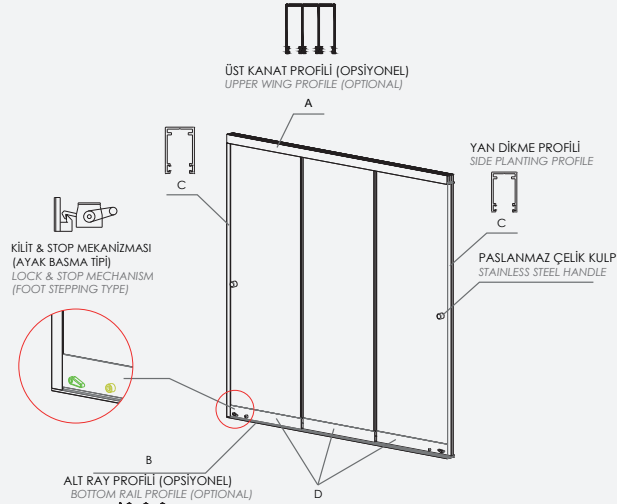

11 CLASS
ALUMINUM SYSTEMS

ISO 9001