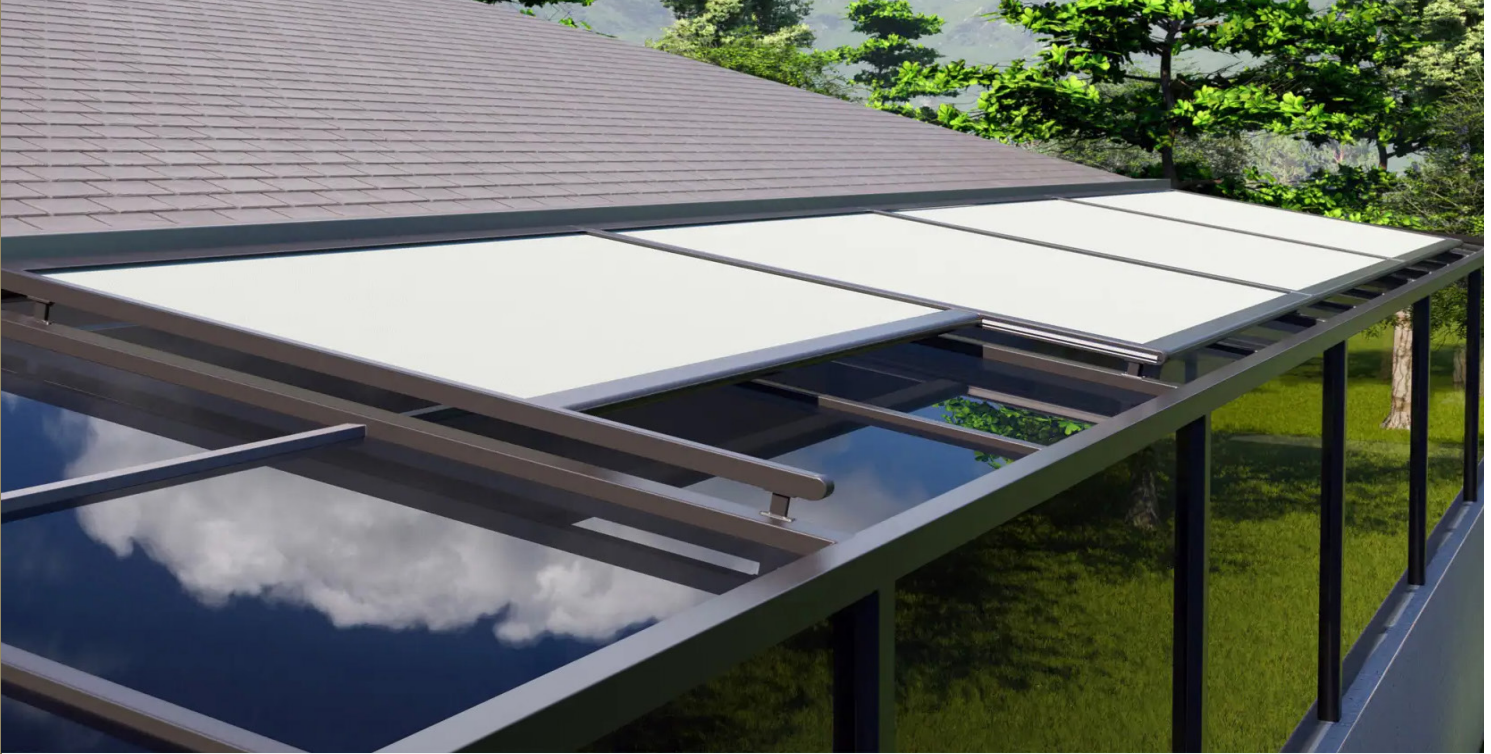

COMO ZIP PERDE

TR

LUXIAL, Como motorlu yatay (tavan) zip perde sistemi güneş ışınlarına karşı koruma sağlarken aynı zamanda yeterli gün ışığının geçişine de olanak sağlar. Mekana gölgelendirme için uzaktan kumandalı motoru sayesinde konfor ve doğal bir atmosfer imkanı tanır.

Como, hava şartlarına son derece dayanıklı olduğundan kurulduktan sonra uzun yıllar boyunca hiçbir bakım maliyeti ve ek maliyet oluşturmaz.

Renklerine bağlı olarak, yarı saydam kumaşlar, ısı radyasyonunun büyük bir bölümünü dışarıdan görünümünden ödün vermeden yansıtır. Böylelikle oda sıcaklığını ideal şekilde düzenleyebilir ve muhteşem manzaraların keyfini çıkarabilirsiniz.

Ray sisteminde bulunan, kumaşın güvenli ve kolay sabitlenmesini sağlayan ön sabitleme profili ile kurulum maliyetini düşüren patentli bir tasarıma sahiptir.

Geniş renk seçenekleri teknik ve estetik çözümler sağlarken aynı zamanda dışarıdan görünürlüğü koruyarak, mekan sakinleri için mahremiyet sağlar.

EN

LUXIAL, Como motorized horizontal (ceiling) zip curtain system provides protection against sunlight while at the same time allowing sufficient daylight to pass through. It provides comfort and a natural atmosphere thanks to its remote-controlled motor for shading the space.

Since Como is extremely weatherproof and practically maintenance free, once installed you can expect no additional costs.

Depending on their colour, the translucent fabrics reflect the greatest part of the thermal radiation outside the window without sacrificing the outside view. You can thus ideally regulate the room temperature and still enjoy the spectacular views.

Como have a patented design which allows safe and easy frontal click fixation of the head box to the small prefixed side guiding channels and that reduces installation cost.

A large choice of colors provides technical & aesthetic solutions and maintain visibility to the outside ensure privacy for occupants.