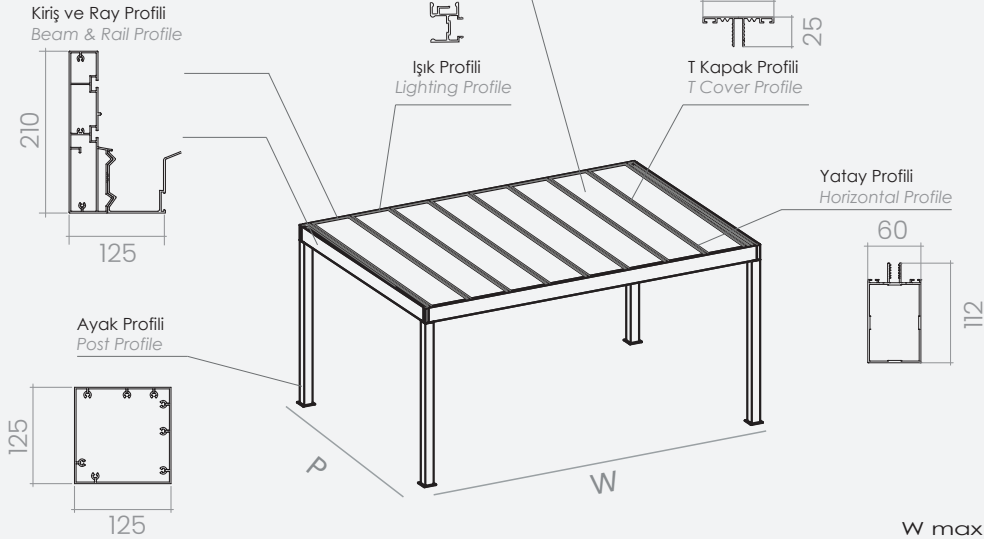

Materyal // 6063 T5 alüminyum,
Materials // 6063 T5 aluminum,

RAL Renk Seçimi
RAL renk standardına göre
seçtiğiniz tüm renkler uygulanabilir.

RAL Color Selection
Coloring of your choice, according
to the RAL color standard.

Yağmurlu hava koşullarına, kar
suyuna ve rüzgâra karşı büyük
direnç.

Great resistance to weather
conditions of rain, snow hum
idity and wind.

Güneş ışınlarından
korur
Protection from
the sun

1st CLASS
ALUMINIUM SYSTEMS

Isı kontrolü sağlar
Adjusting of
temperature

ISO
9001
SERTEKİFİKASYONU

Rüzgâra karşı
dirençlidir
Stability in wind

Yağmura ve kara
karşı tam koruma
Perfect protection
from rain and snow

Cam ya da Polikarbonat Levha
Glass or polycarbonate sheet

	W max.	P max.
Polikarbonat Polycarbonate	600 cm	400cm
Cam Glass	400 cm	400 cm

Yağmur Suyu Tahliyesi

Çatı yüzeyinden akarak dere profilinde toplanan yağmur suyu ,
dikey taşıyıcı ayaklara akıtılarak su tahliyesi sağlanır.

Yüzey

Qualicoat, Qualideco ve Qualanod sertifikalı boyalı, ahşap desenli.

Rainwater Drainage

The rainwater that flows from the roof surface and collected in
the stream profile is drained to the vertical carrier legs and water
drainage is provided.

Finishes

In accordance with specifications for Qualicoat, Qualideco and
Qualanod. RAL colour, anodized or wood effect finishes .