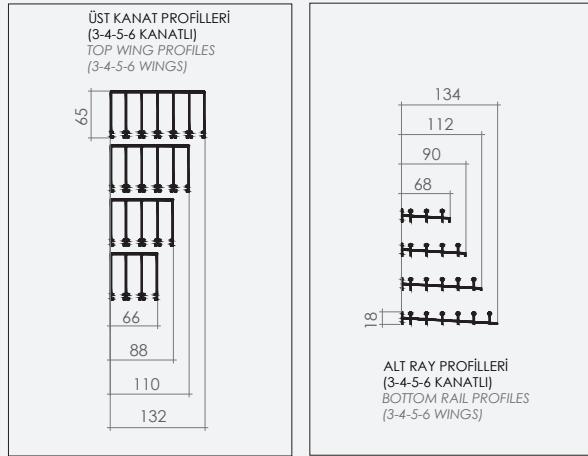

KANAT PROFİLİ
WING PROFILE

YAN DİKME PROFİLİ
SIDE PLANTING PROFILE

CAM ÇİTASI PROFİLİ
WINDOW SLAT PROFILE