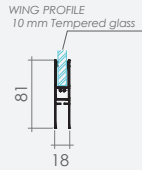

KANAT PROFİLİ
WING PROFILE

YAN DİKME PROFİLİ
SIDE PLANTING PROFILE

CAM ÇİTASI PROFİLİ
WINDOW SLAT PROFILE