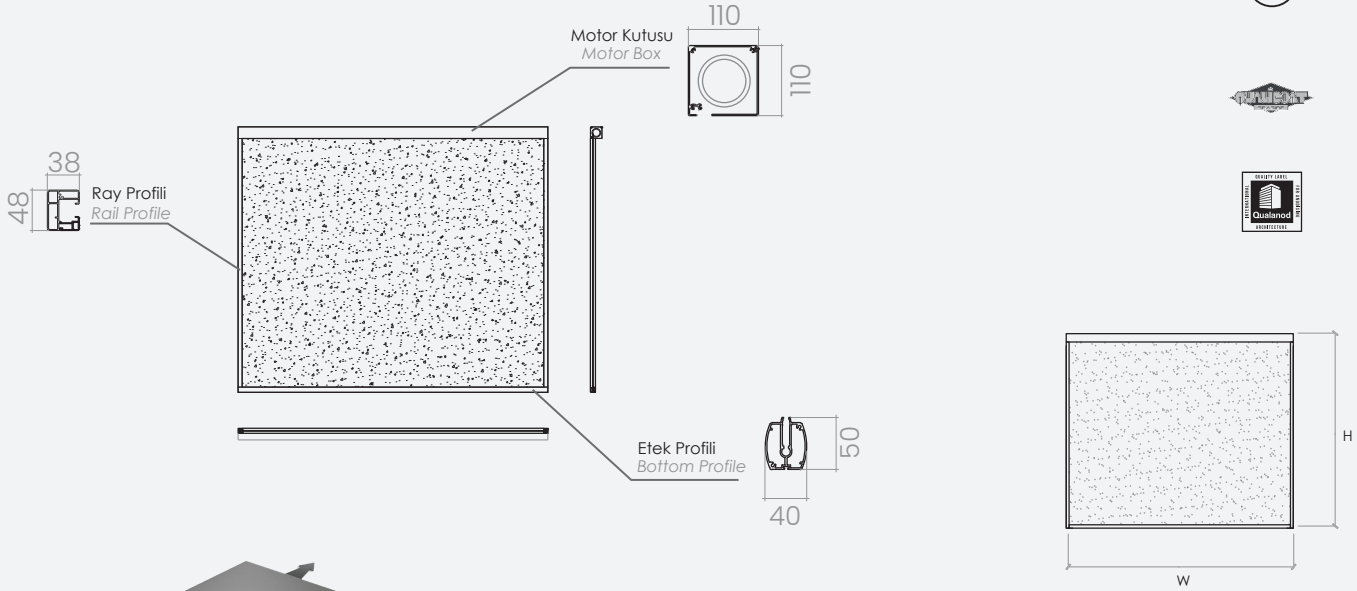

Uzun süreli güneş ışınlarına karşı test edilmiş direnç.
Zararlı ultraviyole ışınlarına karşı sertifikalı koruma.

*Tested resistance of extensive exposure to the sun.
Certified protection from harmful ultraviolet radiation.*

Motorlu sistem ve uzaktan kumanda kontrolü.

Capability of electrical motion and remote control.

Yağmurlu hava koşullarına belli seviyede direnç vardır. Aşırı rüzgarlı havalarda kullanılması tavsiye edilmez.

It has a certain level of resistance to rainy weather conditions. Not recommended for use in extremely windy weather.

1st CLASS
ALUMINIUM SYSTEMS

Özel Ön Gerilim teknolojisi

Kumaşın üretim süreci boyunca gerilim altında tutulması, malzemeye boyutsal kararlılık, mekanik mukavemet, kaplama kalınlığı ve düşük açıdan pazar standartlarını aşmalarını sağlayan olağanüstü performans sağlar.

Exclusive Préconstraint technology

Keeping the fabric under tension throughout the manufacturing process. This gives the material exceptional performance that enables them to surpass market standards in terms of dimensional stability, mechanical strength, coating thickness and flatness.

Görüş Keyfi

Garda, mükemmel bir dış görünülük sunar, böylece görünüm gölgeler kapalıyken bile keyif verir.

Maksimum günışığı

Garda zip perdeler kumaş seçimine bağlı olarak doğal gün ışığını optimum düzeyde iç mekana yansıtır.

Enerji tasarrufu sağlar

Daha az yapay ışık gerektirdiğinden tasarruf sağlar, ısı radyasyonu önler ve enerji verimliliğini artırır.

Malzemeler

6063 T5 alüminyum, tekstil içerikli dış iklime dayanıklı kumaş

Motor özellikleri

24vdc motor (düşük voltaj) elektrik şoklarına karşı daha dirençli ilave topraklamalı bağlantı.

Yüzey

Qualicoat, Qualideco ve Qualanod sertifikalı boyalı, ahşap desenli .

Highest view-through

Garda offers excellent outward visibility so the view can be enjoyed even when shades are closed.

Maximum daylighting

Garda provides more natural light.

Saves energy

By requiring less artificial light, improves health, well-being and productivity.

Materials

6063 T5 aluminum, textile-containing fabric resistant to external climate

Motor specifications

24vdc motor (low voltage) additional earthed connection more resistant to electric shocks.

Surface

Qualicoat, Qualideco and Qualanod certified painted, wood-patterned .

$$W_{\max} = 600 \text{ cm}$$

$$H_{\max} = 600 \text{ cm}$$