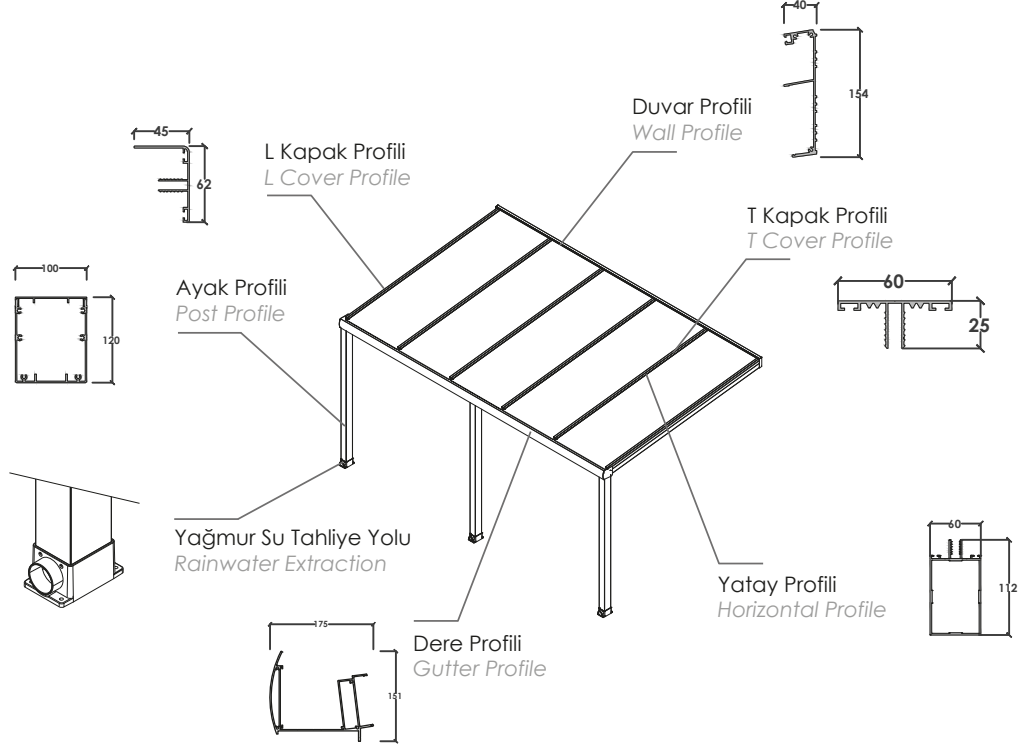

Materyal // 6063 T5 alüminyum, paslanmaz çelik ve delrin.

Materials // 6063 T5 aluminum, stainless steel and delrin.

RAL Renk Seçimi
RAL renk standardına göre seçtiğiniz tüm renkler uygulanabilir.

RAL Color Selection
Coloring of your choice, according to the RAL color standard.

Yağmurlu hava koşullarına, kar suyunu ve rüzgâra karşı büyük direnç.

Great resistance to weather conditions of rain, snow humidity and wind.