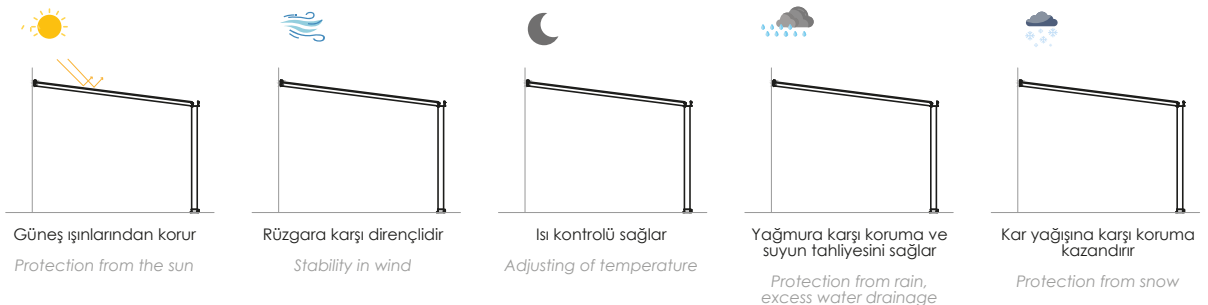

Finishes

In accordance with specifications for Qualicoat, Qualideco and Qualanod. RAL colour, anodized or wood effect finishes are available. 10 years of warranty for finishes.