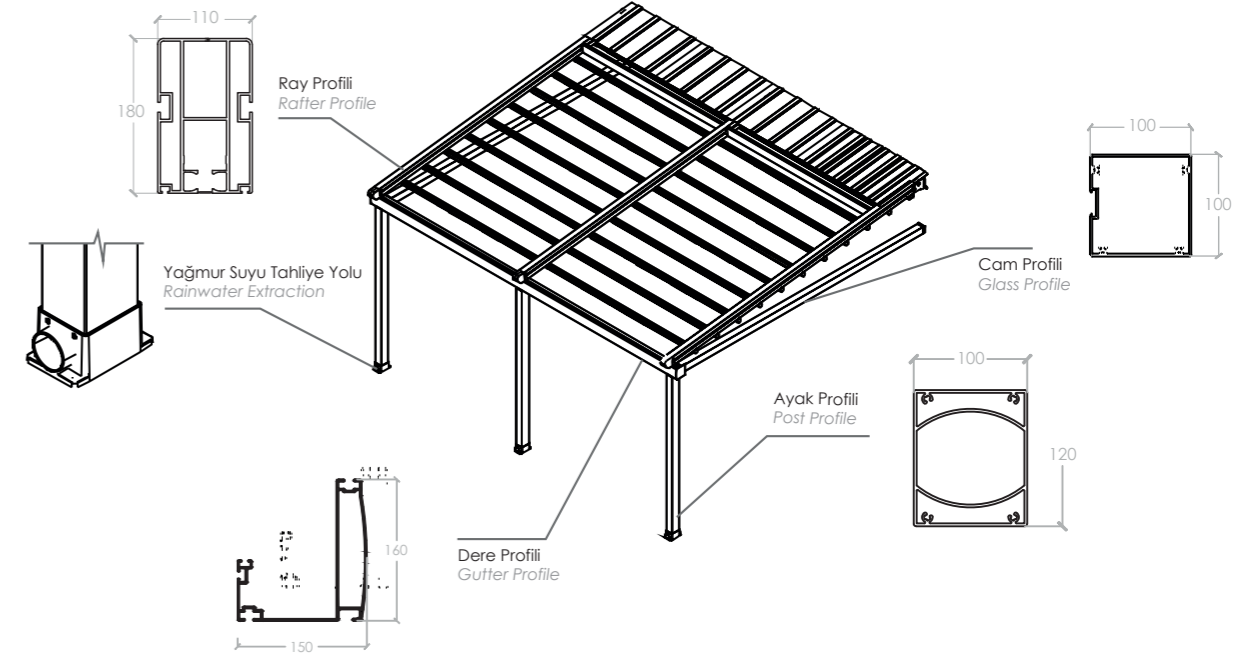

Uzun süreli güneş ışınlarına karşı test edilmiş direnç. Zararlı ultraviyole ışınlarına karşı sertifikalı koruma.

Tested resistance of extensive exposure to the sun. Certified protection from harmful ultraviolet radiation.

Motorlu sistem ve uzaktan kumanda kontrolü.

Capability of electrical motion and remote control.

Yağmurlu hava koşullarına, kar suyu ve rüzgâra karşı büyük direnç.

Great resistance to weather conditions of rain, snow humidity and wind.