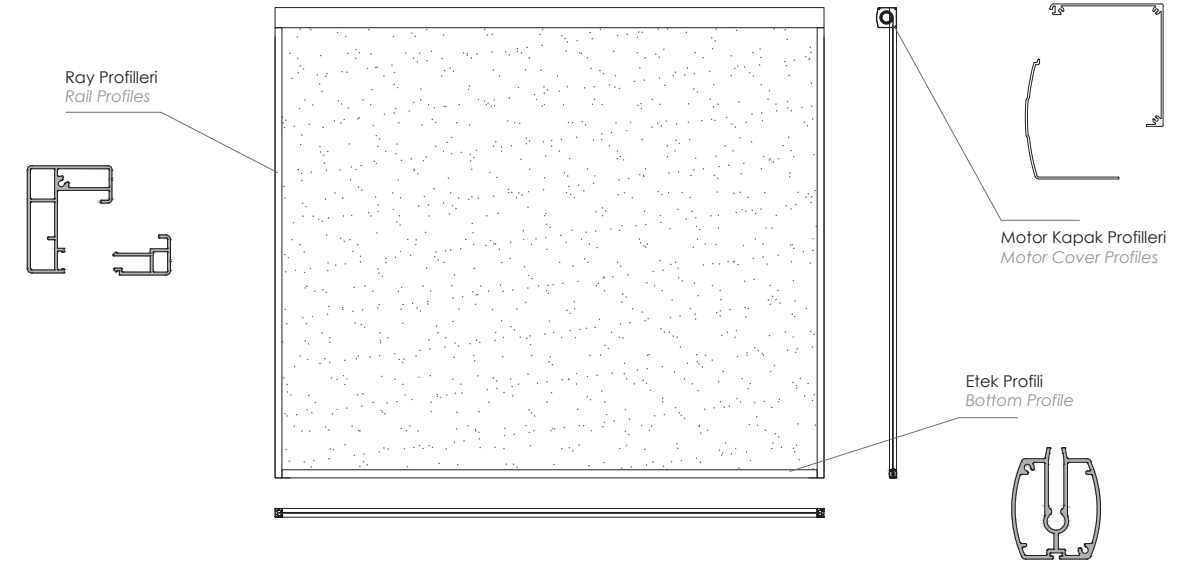

GARDA ZIP

Luxial Garda, ısıya karşı olağanüstü koruma sağlarken yeterli gün ışığını ileterek ortamda serin ve doğal bir atmosfer sağlar.

Garda hava şartlarına son derece dayanıklı olduğundan kurulduktan sonra uzun yıllar boyunca hiçbir bakım maliyeti ve ek maliyet oluşturmaz.

Renklerine bağlı olarak, yarı saydam kumaşlar, ısı radyasyonunun büyük bir bölümünü dışarıya yansıtarak, oda sıcaklığını ideal şekilde düzenleyebilir ve muhteşem manzaraların keyfini çıkarabilirsiniz.

Ray sisteminde bulunan, kumaşın güvenli ve kolay sabitlenmesini sağlayan ön sabitleme profili ile kurulum maliyetini düşüren patentli bir tasarıma sahiptir.

Geniş renk seçenekleri teknik ve estetik çözümler sağlarken aynı zamanda dışarıdan görünürlüğü koruyarak, bina sakinleri için mahremiyet sağlar.

Luxial Garda transmits enough daylight to provide a cool and natural atmosphere and also provides exceptional protection against heat.

Since Garda is extremely weatherproof and practically maintenance free, once installed you can expect no additional costs.

Depending on their colour, the translucent fabrics reflect the greatest part of the thermal radiation outside the window without sacrificing the outside view. You can thus ideally regulate the room temperature and still enjoy the spectacular views.

Garda have a patented design which allows safe and easy frontal click fixation of the head box to the small prefixed side guiding channels and that reduces installation cost.

A large choice of colors provides technical & aesthetic solutions and maintain visibility to the outside ensure privacy for occupants.

$H_{(max)} = 600 \text{ cm}$
 $W_{(max)} = 600 \text{ cm}$

1st CLASS
ALUMINIUM SYSTEMS

ISO
9001
High Quality
System

QUALICOAT
QUALIDECO
QUALANOD